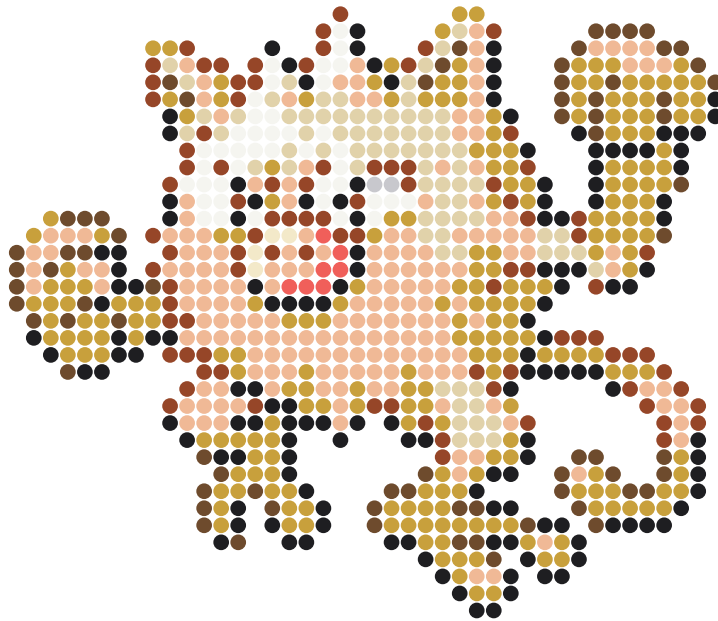

Mankey #0056 — Perler Bead Pattern

Source: PokeAPI sprite (Gen III) · 42 w x 36 h beads · 872 beads · 10 colors

ninepocket.net — free Pokemon perler / fuse-bead patterns

Bead Legend (Perler)

Sym	Color	Bead	Name	Beads
X		P44	Gold	235
o		P31	Flesh	190
*		P35	Black	150
+		P29	Rust	92
#		P38	Sand	78
%		P27	Brown	73
/		P01	White	41
=		P37	Hot Coral	7
&		P02	Cream	4
\$		P32	Light Gray	2

Finished Size (5mm beads)

42 x 36 beads = 8.3 x 7.1 in (21.0 x 18.0 cm)

Lay beads on a pegboard, then fuse with an iron under parchment paper. Bead colors are the nearest Perler match — swap freely.