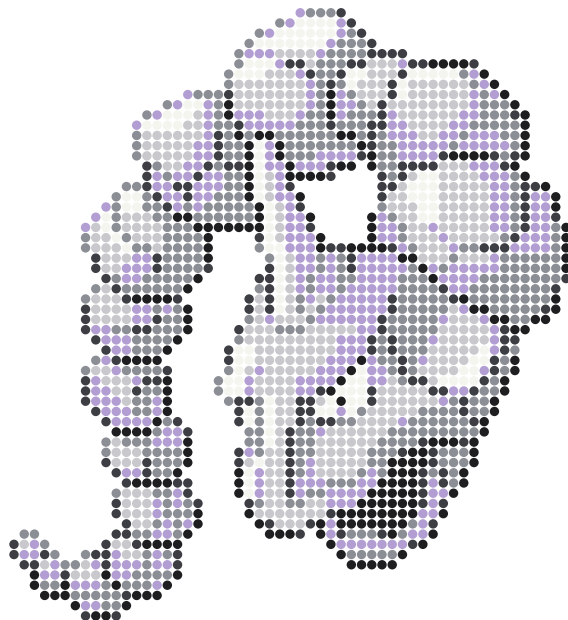

Onix #0095 — Perler Bead Pattern

Source: PokeAPI sprite (Gen III) · 55 w x 60 h beads · 1840 beads · 6 colors

ninepocket.net — free Pokemon perler / fuse-bead patterns

Bead Legend (Perler)

Sym	Color	Bead	Name	Beads
X		P33	Gray	476
o		P32	Light Gray	404
*		P12	Lavender	379
+		P35	Black	234
#		P48	Charcoal	226
%		P01	White	121

Finished Size (5mm beads)

55 x 60 beads = 10.8 x 11.8 in (27.5 x 30.0 cm)

Lay beads on a pegboard, then fuse with an iron under parchment paper. Bead colors are the nearest Perler match — swap freely.