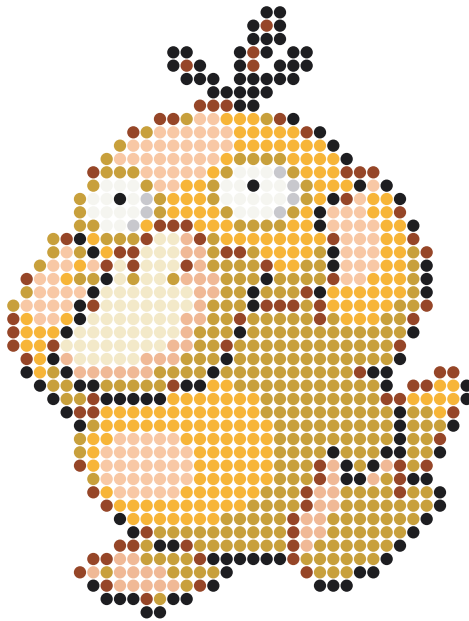

Psyduck #0054 — Perler Bead Pattern

Source: PokeAPI sprite (Gen III) · 35 w x 46 h beads · 972 beads · 9 colors

ninepocket.net — free Pokemon perler / fuse-bead patterns

Bead Legend (Perler)

Sym	Color	Bead	Name	Beads
X		P44	Gold	314
o		P04	Cheddar	194
*		P35	Black	134
+		P30	Peach	98
#		P29	Rust	94
%		P02	Cream	54
/		P31	Flesh	50
=		P01	White	27
&		P32	Light Gray	7

Finished Size (5mm beads)

35 x 46 beads = 6.9 x 9.1 in (17.5 x 23.0 cm)

Lay beads on a pegboard, then fuse with an iron under parchment paper. Bead colors are the nearest Perler match — swap freely.