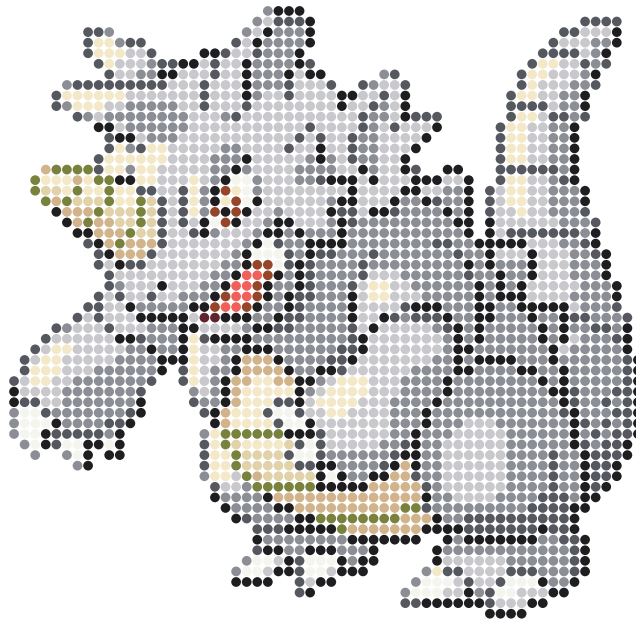

Rhydon #0112 — Perler Bead Pattern

Source: PokeAPI sprite (Gen III) · 60 w x 58 h beads · 2347 beads · 12 colors

ninepocket.net — free Pokemon perler / fuse-bead patterns

Bead Legend (Perler)

Sym	Color	Bead	Name	Beads
X		P33	Gray	706
o		P32	Light Gray	548
*		P35	Black	408
+		P34	Dark Gray	325
#		P02	Cream	132
%		P25	Tan	77
/		P01	White	50
=		P39	Olive	47
&		P38	Sand	31
\$		P29	Rust	13
@		P37	Hot Coral	8
0		P43	Maroon	2

Finished Size (5mm beads)

60 x 58 beads = 11.8 x 11.4 in (30.0 x 29.0 cm)

Lay beads on a pegboard, then fuse with an iron under parchment paper. Bead colors are the nearest Perler match — swap freely.